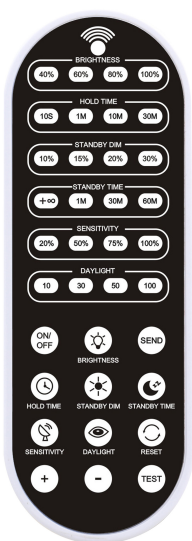

PRODUCT DATASHEET

LDP HB TRI REMOTE CONTROL

TRI COLOUR MULTI WATTAGE HIGHBAY ACCESSORIES | High-bay luminaires

Areas of application

- Industrial and commercial halls
- Warehouses
- Public areas (stations, stadiums)
- Airports

TECHNICAL DATA

Dimensions & Weight

Length	140 mm
Width	50 mm
Height	10 mm
Product weight	52.00 g

LDP HB TRI REMOTE

Application & Mounting

Ambient temperature range	0...+50 °C
Replaceable light source	No

Lifespan