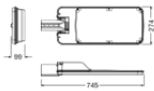

TECHNICAL DATA

Electrical data

Nominal wattage	200.00 W
Nominal voltage	120...277 V
Protection class	I

Photometrical data

Luminous flux	28000 lm
Luminous efficacy	140 lm/W
Color temperature	4000 K

Dimensions & Weight

Length	745.00 mm
Width	274.00 mm
Height	99.00 mm
Product weight	6480.00 g

LDVAL STREET LA

Materials & Colors

Product color	Gray
Housing color	Gray
Body material	Aluminum

Application & Mounting

Type of protection	IP66
Dimmable	No
Application environment	Outdoor
Replaceable light source	No