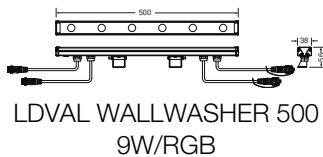

TECHNICAL DATA

Electrical data

Nominal wattage	12.00 W
Nominal voltage	24 V
Nominal current	500.000 mA
Protection class	III

Photometrical data

Luminous flux	216 lm
Luminous efficacy	18 lm/W
Light color (designation)	RGB
Standard deviation of color matching	≤5 sdcn
Beam angle	45 °

Dimensions & Weight

Length	500.00 mm
Width	38.00 mm
Height	56.00 mm
Product weight	850.00 g
Cable length	200 mm

Materials & Colors

Product color	Silver
Housing color	Silver
Body material	Glass Aluminum
Cover material	CLEAR GLASS
Mercury content	0.0 mg