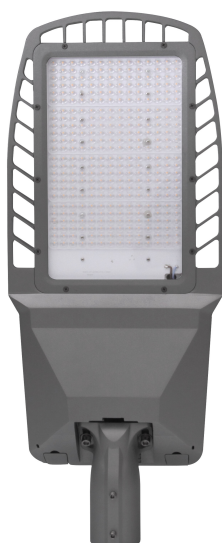

## STREETLIGHT VALUE 180 W 6500 K

LED VALUE STREETLIGHT | Streetlights

### Product benefits

- Mast adapter with adjustable tilt angle
- High transprence cover made of ultra white tempered glass
- Homogeneous luminance distribution and minimized glare thanks to optical lense
- Maintenance comfort thanks to module assembly concept
- High quality aluminum housing

### Materials & Colors

Product color	Gray
Housing color	Gray
Body material	Aluminum
Mercury content	0.0 mg